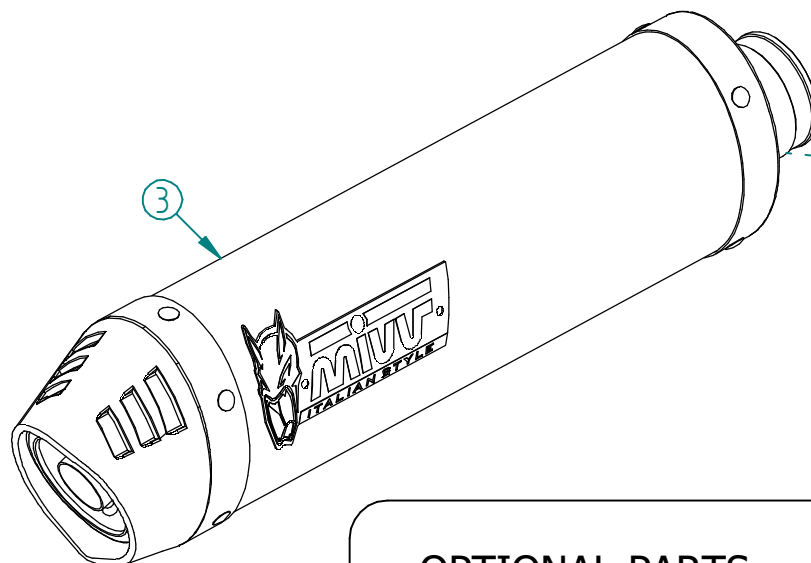

#	DESCRIPTION	PART NUMBER	QTY
1	Fascetta Ø 44/47 mm / Pipe clamp Ø 44/47 mm	50.FA.006.1	1
2	Tubo di raccordo / Link pipe	9773H062S2	1
3	Silenziatore / Muffler L.360 db killer 50.DK.092.0	OVAL CARBON CAP	1
4	Protezione in gomma per staffa / Rubber protection for bracket	50.73.077.1	1
5	Staffa / Bracket	50.SS.030.0	1
6	Vite M8x20 / Screw M8x20	50.73.894.1	1
7	Rondella in alluminio / Aluminium washer	50.73.063.1	1
8	Vite M8x65 / Screw M8x65	50.73.603.1	1
9	Rondella in alluminio / Aluminium washer	50.73.248.1	1
10	Staffa / Bracket	50.SS.009.0	1
11	Dado M8 flangiato / Flanged nut M8	50.73.393.1	1
12	Molla lunga / Long spring	50.71.080.1	1
13	Gommino per molla / Rubber pipe	50.73.210.1	1

OPTIONAL PARTS H.083.C1

Impianto no kat / No kat full collectors
 Monta sia con silenzatori MIVV che con lo scarico originale
 Compatible with both MIVV and original silencer

APPLICAZIONI / APPLICATIONS