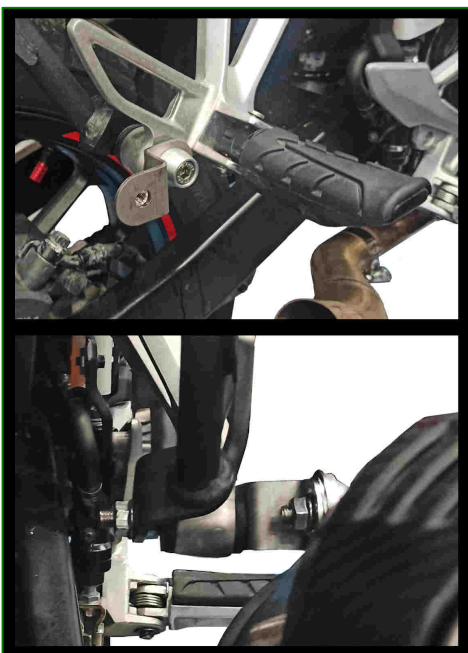

#	DESCRIPTION	PART NUMBER	QTY
1	Fascetta Ø 44/47 mm / Pipe clamp Ø 44/47 mm	50.FA.006.1	1
2	Tubo di raccordo / Link pipe	9773H062S2	1
3	Silenziatore / Muffler L.360 db killer 50.DK.092.0	OVAL CARBON CAP	1
4	Protezione in gomma per staffa / Rubber protection for bracket	50.73.077.1	1
5	Staffa / Bracket	50.SS.030.0	1
6	Vite M8x20 / Screw M8x20	50.73.894.1	1
7	Rondella in alluminio / Aluminium washer	50.73.063.1	1
8	Vite M8x65 / Screw M8x65	50.73.603.1	1
9	Rondella in alluminio / Aluminium washer	50.73.248.1	1
10	Staffa / Bracket	50.SS.009.0	1
11	Dado M8 flangiato / Flanged nut M8	50.73.393.1	1
12	Molla lunga / Long spring	50.71.080.1	1
13	Gommino per molla / Rubber pipe	50.73.210.1	1

OPTIONAL PARTS H.083.C1

Impianto no kat / No kat full collectors
 Monta sia con silenzatori MIVV che con lo scarico originale
 Compatible with both MIVV and original silencer

APPLICAZIONI / APPLICATIONS